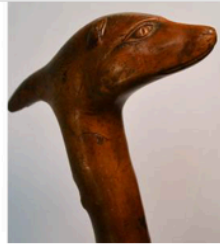

📶 Live

Estimate **100 - 150 GBP**

🔗 Additional Fees

Auction closed

Last bid: 120 GBP

Location: **Derby**

1235 A 19th century fruitwood gentleman's novelty walking stick, the handle carved as the...

[Bamfords Auctioneers & Valuers](#)