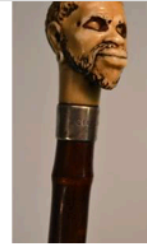

1221 ***Please note amended description***A rare late Victorian novelty articulated...

[Bamfords Auctioneers & Valuers](#)

📶 Live

Estimate **300 - 400 GBP**

🔗 Additional Fees

Auction closed

Last bid: 1,000 GBP

Location: **Derby**