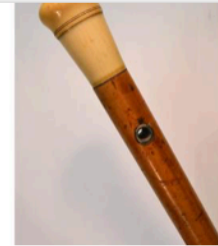

📶 Live

Estimate **120 - 180 GBP**

🔗 Additional Fees

Auction closed

Last bid: **160 GBP**

Location: **Derby**

1230 A 19th century gentleman's pomander walking stick,

[Bamfords Auctioneers & Valuers](#)