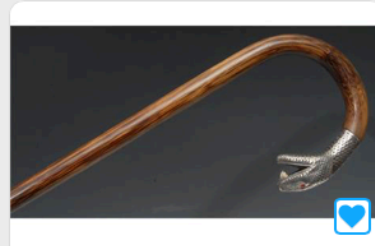

Last bid: **85 GBP**

Location: **Derby**

1189 A late 19th century Folk Art ebonised walking cane, the pommel with snuff box,

[Bamfords Auctioneers & Valuers](#)

📶 Live

Estimate **100 - 150 GBP**

🔗 Additional Fees

Auction closed

Last bid: **130 GBP**

Location: **Derby**

1190 A 19th century walking stick, the handle with silver snake's head, 86cm long, c.

[Bamfords Auctioneers & Valuers](#)

📶 Live

Estimate **150 - 200 GBP**