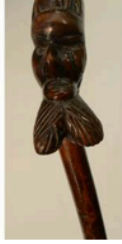

📶 Live

Estimate **60 - 100 GBP**

🔍 Additional Fees

Auction closed

Last bid: 120 GBP

Location: **Derby**

1207 Folk Art - a 19th century novelty hedgerow walking stick, Bamfords Auctioneers & Valuers

📶 Live