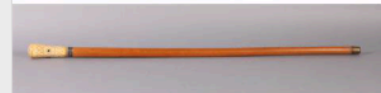

59 A GEORGE III PIQUE DECORATED IVORY TOP WALKING CANE the pommel...
Morphets of Harrogate

📶 Live

Estimate **250 - 350 GBP**

🔍 Additional Fees

Auction closed

Last bid: 260 GBP

Location: **Harrogate, North Yorkshire**