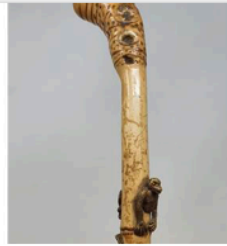

CHARTERHOUSE AUCTIONEERS LE 04/090/20

113A A 19th century mallacca cane, the finial carved as a clenched fist, length 81 cm

[Charterhouse Auctioneers & Valuers](#)

📶 Live

Estimate **80 - 100 GBP**

🔗 Additional Fees

Auction closed

Last bid: 100 GBP

Location: **Sherborne, Dorset**

114 A 19th century bamboo cane inset with a brass monkey, 92 cm

[Charterhouse Auctioneers & Valuers](#)

📶 Live

Estimate **60 - 80 GBP**

🔗 Additional Fees