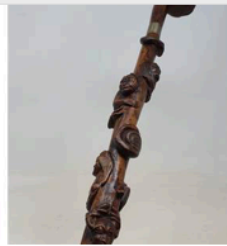

🔗 Additional Fees

Auction closed

Last bid: 50 GBP

Location: **Sherborne, Dorset**

117 A 19th century one piece fruit wood folk art walking stick, with dog head handle, with...

[Charterhouse Auctioneers & Valuers](#)