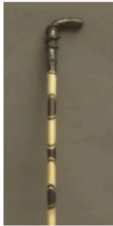

LOT 100

A first third of 20th century walking stick.

Opening price **400 EUR** ?

Date **16 Jun**