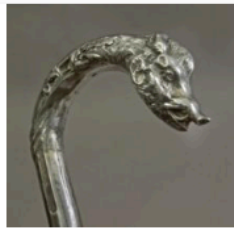

Opening price 300 EUR ?

Date 16 Jun

LOT 82

A 19th century walking stick.

Opening price 300 EUR ?

Date 16 Jun

LOT 83

A 19th century English walking stick.