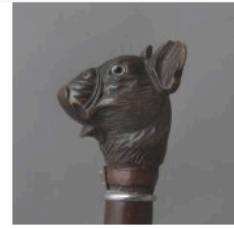

Date 16 Jun

LOT 23

A first third 20th century walking stick.

Opening price 160 EUR ?

Date 16 Jun

LOT 24

A 19th century walking stick.

Opening price 160 EUR ?