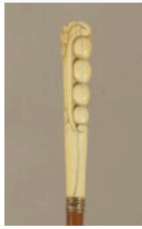

LOT 73
A 19th century European walking stick.
Opening price **280 EUR** ?
Date **16 Jun**