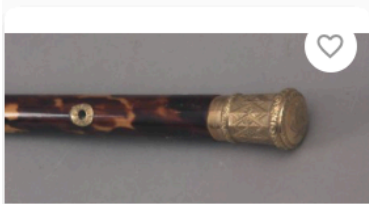

LOT 106

A first half of 20th century walking stick.

Opening price **700 EUR** ?

Date **16 Jun**