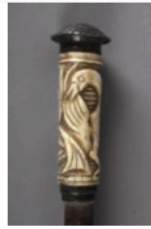

Date **16 Jun**

LOT 69

A 19th century English walking stick and measuring...

Opening price **260 EUR** ?

Date **16 Jun**

LOT 70
A 19th century walking stick, northern France.
Current bid **280 EUR** ?
Date **16 Jun**