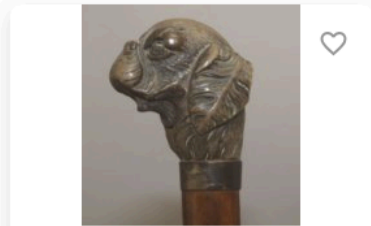

LOT 9

A 19th century walking stick.

Opening price 100 EUR ?

Date 16 Jun