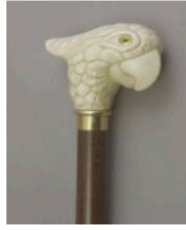

Date 16 Jun

LOT 37

An early 20th century marine knob handled cane.

Opening price 200 EUR ?

Date 16 Jun

LOT 38

A 20th century walking stick.

Opening price 200 EUR ?