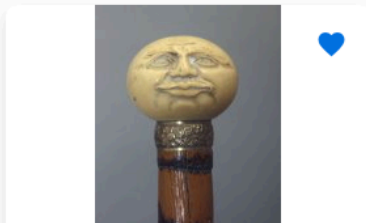

LOT 54
A 19th century walking stick.
Opening price 240 EUR ?
Date 16 Jun