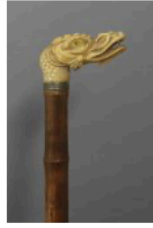

LOT 11

A 19th century oriental walking stick.

Opening price 120 EUR ?

Date 16 Jun