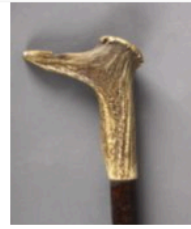

LOT 33

A walking stick circa 1900.

Opening price 200 EUR ?

Date 16 Jun